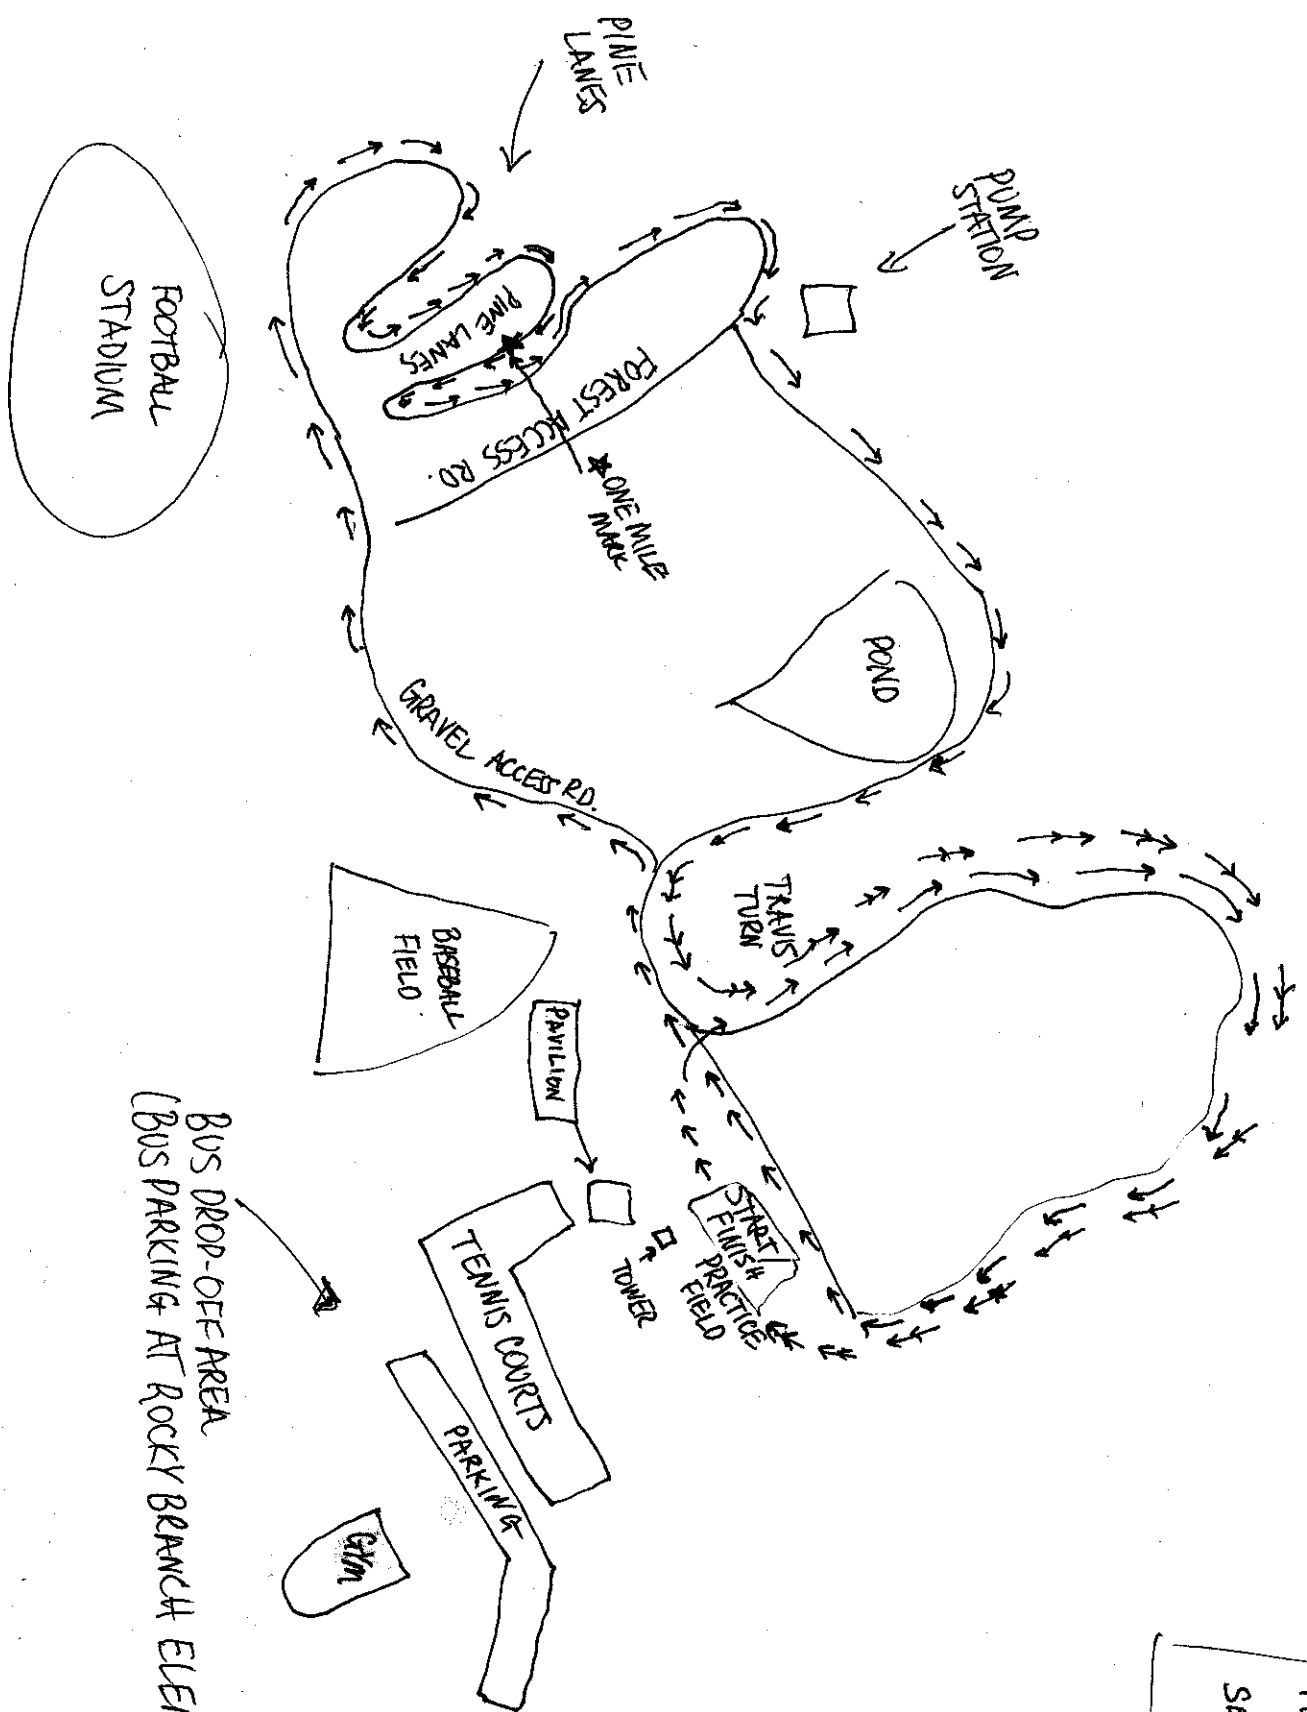

GA MILESPLIT - NOTHS THAN MS XC CHALLENGE  
 TWO-MILE COURSE  
 NORTH OCONEE HIGH SCHOOL

BUS DROP-OFF AREA  
 (BUS PARKING AT ROCKY BRANCH ELEM)